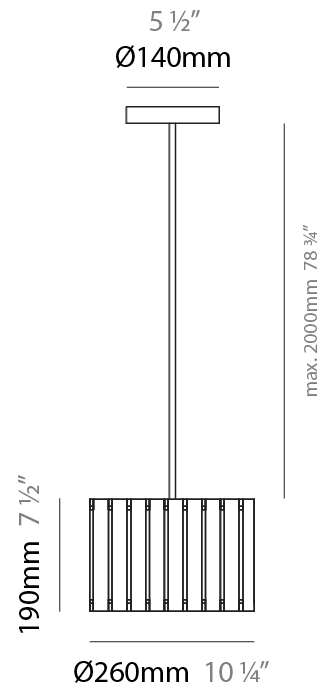

LUZ OCULTA WOOD SUSPENSION

D51041- _____

base number   Finish Options   Finish Options

1. To build a product code in our configurator select the specify button on the base model # product page
2. To build a manual product code on this datasheet choose from the options listed below in blue font and add the suffix to the base model #

GENERAL

Series: Luz Oculta
Subseries: Luz Oculta Wood
Brand: Fambuena
Division: Design
Mounting Type: Suspension
Mounting Location: Ceiling
Subcategory: Pendant

PHYSICAL

Shape: Rectangle
Diameter (mm): 260
Diameter (in): 10 ¼
Height (mm): 190
Height (in): 7 ½
Light Distribution: Direct / Indirect
Fixture Finish: [DOW](#) / [NAT](#)
Holder Finish: BRA / BRZ
Fixture Material: Metal / Wood
Cable Details: Cable length 2000mm / 79"

ELECTRICAL

Number of Lamps: 1
Lamp Type: LED Retrofit
Lamp Shape: A19
Bulb Included: Bulb Not Included
Max. Wattage Per Lamp (W): 4
Lamp Base: E26
Input Voltage (V): 120
Upon Request: 277Vac / GU24

LED

OPTICAL

RATINGS AND CERTIFICATIONS

Certified By: Certified for North American Standards
IP rating: IP20

PROJECT _____
TYPE _____
SPECIFIER _____
QUANTITY _____
DATE _____