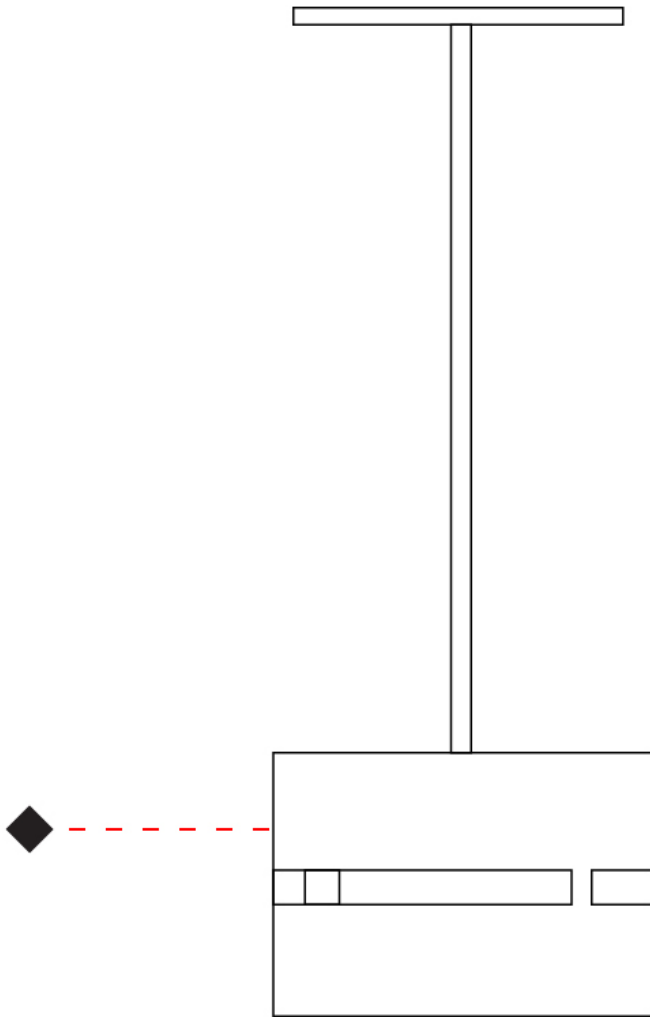

LUZ OCULTA METAL SUSPENSION

D51033-

PROJECT

TYPE

SPECIFIER

QUANTITY

DATE

D