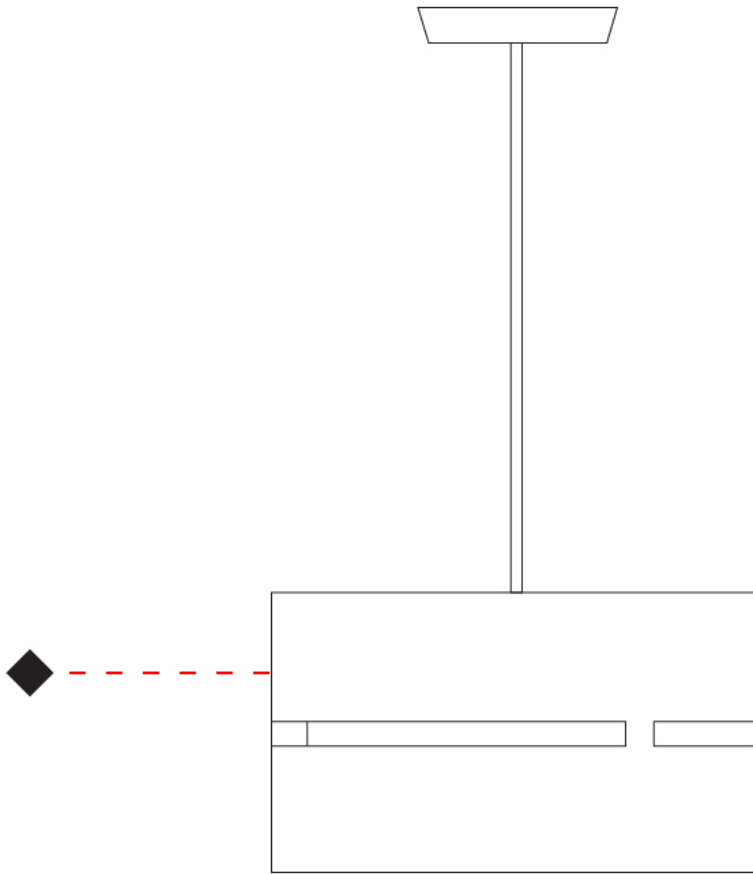

LUZ OCULTA METAL SUSPENSION

D51031-

PROJECT _____

TYPE _____

SPECIFIER _____

QUANTITY _____

DATE _____