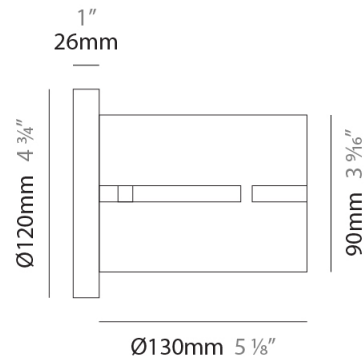

PROJECT	_____
TYPE	_____
SPECIFIER	_____
QUANTITY	_____
DATE	_____

LUZ OCULTA METAL SURFACE

D53027-

base number   Finish
Options

1. To build a product code in our configurator select the specify button on the base model # product page
2. To build a manual product code on this datasheet choose from the options listed below in blue font and add the suffix to the base model #

GENERAL

Series: Luz Oculta
Subseries: Luz Oculta Metal
Brand: Fambuena
Division: Design
Mounting Type: Surface
Mounting Location: Wall
Subcategory: Ambient

PHYSICAL

Shape: Cylinder
Diameter (mm): 130
Diameter (in): 5 1/8
Height (mm): 120
Depth (mm): 156
Height (in): 4 3/4
Depth (in): 6 1/8
Light Distribution: Direct / Indirect
Fixture Finish: [BRA](#) / [BRZ](#) / [ABR](#)
Fixture Material: Metal

ELECTRICAL

Number of Lamps: 1
Lamp Type: LED Retrofit
Lamp Shape: T4
Bulb Included: Bulb Not Included
Max. Wattage Per Lamp (W): 5
Lamp Base: G9
Input Voltage (V): 120

LED

OPTICAL

RATINGS AND CERTIFICATIONS

Certified By: Certified for North American Standards
IP rating: IP20