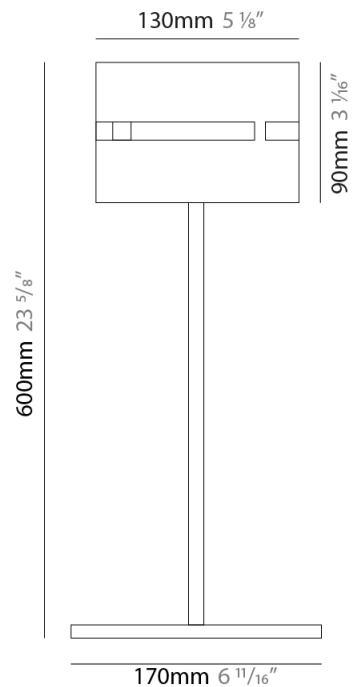

LUZ OCULTA METAL PORTABLE

D54026-

base number   Finish
Options

1. To build a product code in our configurator select the specify button on the base model # product page
2. To build a manual product code on this datasheet choose from the options listed below in blue font and add the suffix to the base model #

GENERAL

Series: Luz Oculta
Subseries: Luz Oculta Metal
Brand: Fambuena
Division: Design
Mounting Type: Portable
Mounting Location: Table
Subcategory: Table

PHYSICAL

Shape: Cylinder
Diameter (mm): 120
Diameter (in): 4 ¾
Height (mm): 500
Height (in): 19 11/16
Light Distribution: Direct / Indirect
Fixture Finish: [BRA](#) / [BRZ](#) / [ABR](#)
Fixture Material: Metal
Upon Request: Bolt Down

ELECTRICAL

Number of Lamps: 1
Lamp Type: LED Retrofit
Lamp Shape: T4
Bulb Included: Bulb Not Included
Max. Wattage Per Lamp (W): 5
Lamp Base: G9
Input Voltage (V): 120

LED

OPTICAL

RATINGS AND CERTIFICATIONS

Certified By: Certified for North American Standards
IP rating: IP20

PROJECT _____
TYPE _____
SPECIFIER _____
QUANTITY _____
DATE _____