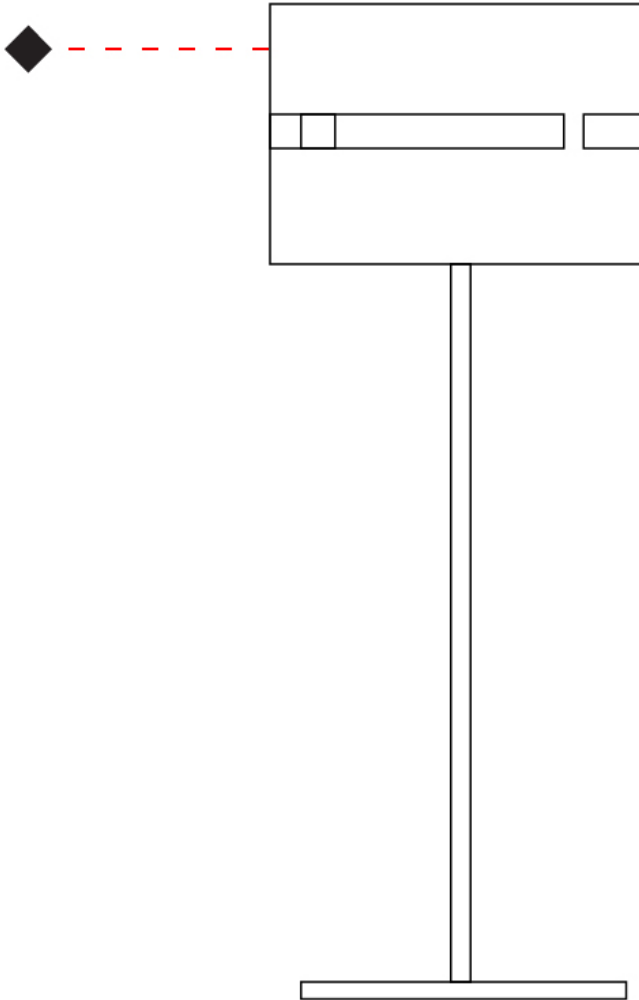

LUZ OCULTA METAL PORTABLE

D54025-

PROJECT

TYPE

SPECIFIER

QUANTITY

DATE

D