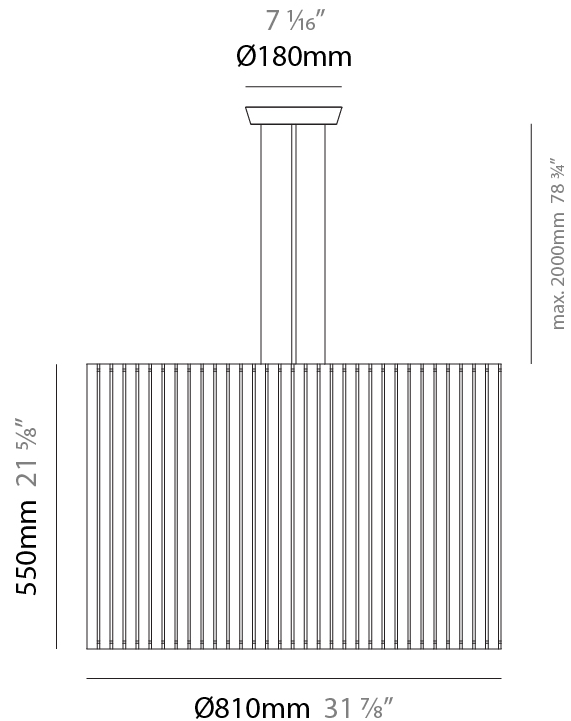

LUZ OCULTA WOOD SUSPENSION

D51035- _____ - _____
base number   Finish   Finish
                         Options   Options

1. To build a product code in our configurator select the specify button on the base model # product page
2. To build a manual product code on this datasheet choose from the options listed below in blue font and add the suffix to the base model #

GENERAL

Series: Luz Oculta
Subseries: Luz Oculta Wood
Brand: Fambuena
Division: Design
Mounting Type: Suspension
Mounting Location: Ceiling
Subcategory: Pendant

PHYSICAL

Shape: Rectangle
Diameter (mm): 810
Diameter (in): 31 ⁷/₈
Height (mm): 550
Height (in): 21 ⁵/₈
Light Distribution: Direct / Indirect
Fixture Finish: [DOW](#) / [NAT](#)
Holder Finish: [BRA](#) / [BRZ](#)
Fixture Material: Metal / Wood
Cable Details: Cable length 2000mm / 79"

ELECTRICAL

Number of Lamps: 3
Lamp Type: LED Retrofit
Lamp Shape: A19
Bulb Included: Bulb Not Included
Total Output Wattage (W): 36
Max. Wattage Per Lamp (W): 12
Lamp Base: E26
Input Voltage (V): 120
Upon Request: 277Vac / GU24

LED

OPTICAL

RATINGS AND CERTIFICATIONS

Certified By: Certified for North American Standards
IP rating: IP20