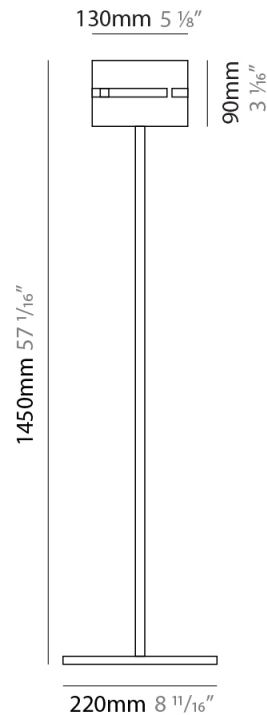

LUZ OCULTA METAL PORTABLE

D54023-

base number   Finish
Options

1. To build a product code in our configurator select the specify button on the base model # product page
2. To build a manual product code on this datasheet choose from the options listed below in blue font and add the suffix to the base model #

GENERAL

Series: Luz Oculta
Subseries: Luz Oculta Metal
Brand: Fambuena
Division: Design
Mounting Type: Portable
Mounting Location: Floor
Subcategory: Floor

PHYSICAL

Shape: Cylinder
Diameter (mm): 130
Diameter (in): 5 1/8
Height (mm): 1450
Height (in): 57 1/16
Light Distribution: Direct / Indirect
[Fixture Finish: BRA / BRZ / ABR](#)
Fixture Material: Metal
Upon Request: Bolt Down

ELECTRICAL

Number of Lamps: 1
Lamp Type: LED Retrofit
Lamp Shape: T4
Bulb Included: Bulb Not Included
Max. Wattage Per Lamp (W): 5
Lamp Base: G9
Input Voltage (V): 120

LED

OPTICAL

RATINGS AND CERTIFICATIONS

Certified By: Certified for North American Standards
IP rating: IP20

PROJECT	_____
TYPE	_____
SPECIFIER	_____
QUANTITY	_____
DATE	_____