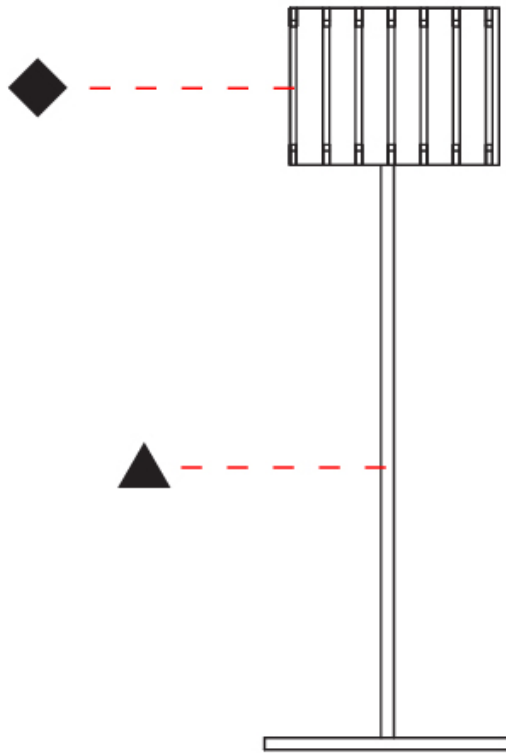

## LUZ OCULTA WOOD PORTABLE

D54040-

PROJECT \_\_\_\_\_

TYPE \_\_\_\_\_

SPECIFIER \_\_\_\_\_

QUANTITY \_\_\_\_\_

DATE \_\_\_\_\_

D