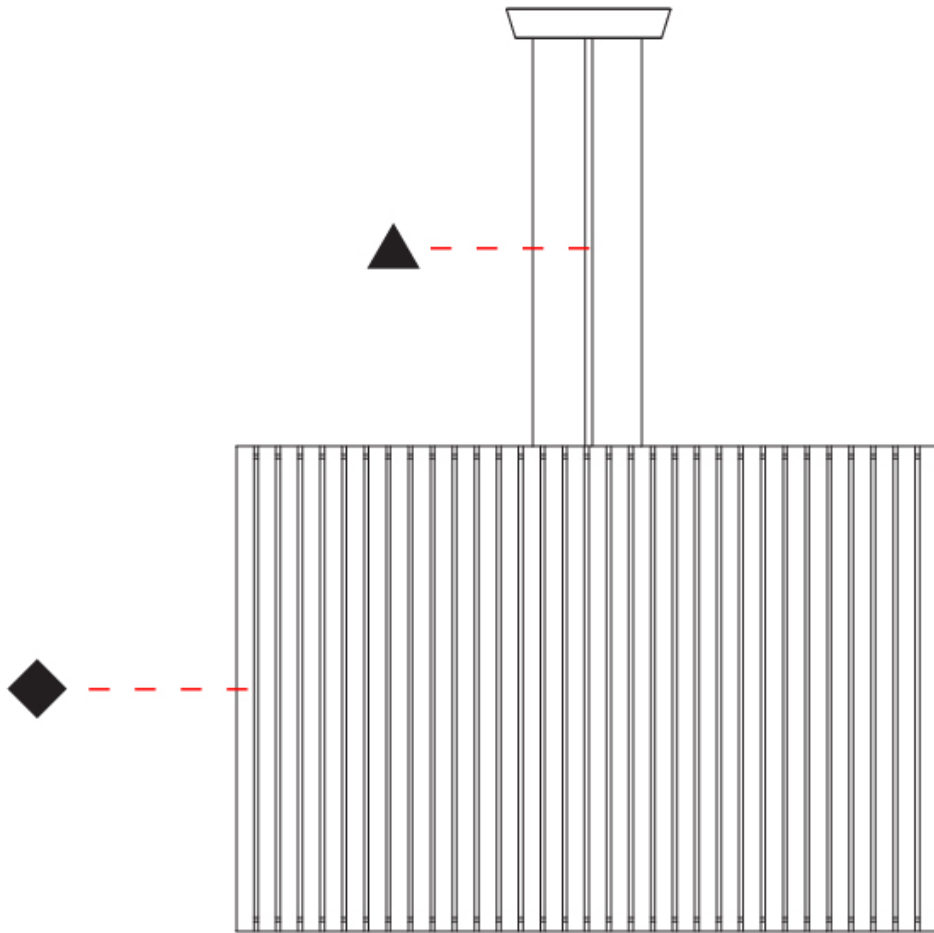

LUZ OCULTA WOOD SUSPENSION

D51035-

PROJECT _____

TYPE _____

SPECIFIER _____

QUANTITY _____

DATE _____

D