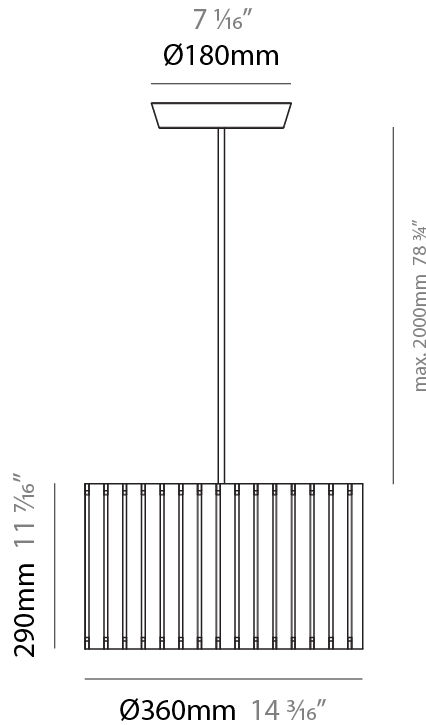

LUZ OCULTA WOOD SUSPENSION

D51039-

base number   Finish Options   Finish Options

1. To build a product code in our configurator select the specify button on the base model # product page
2. To build a manual product code on this datasheet choose from the options listed below in blue font and add the suffix to the base model #

GENERAL

Series: Luz Oculta
Subseries: Luz Oculta Wood
Brand: Fambuena
Division: Design
Mounting Type: Suspension
Mounting Location: Ceiling
Subcategory: Pendant

PHYSICAL

Shape: Rectangle
Diameter (mm): 360
Diameter (in): 14 ³/₁₆
Height (mm): 290
Height (in): 11 ⁷/₁₆
Light Distribution: Direct / Indirect
Fixture Finish: [DOW / NAT](#)
Holder Finish: BRA / BRZ
Fixture Material: Metal / Wood
Cable Details: Cable length 2000mm / 79"

ELECTRICAL

Number of Lamps: 1
Lamp Type: LED Retrofit
Lamp Shape: A19
Bulb Included: Bulb Not Included
Max. Wattage Per Lamp (W): 7
Lamp Base: E26
Input Voltage (V): 120
Upon Request: 277Vac / GU24

LED

OPTICAL

RATINGS AND CERTIFICATIONS

Certified By: Certified for North American Standards
IP rating: IP20